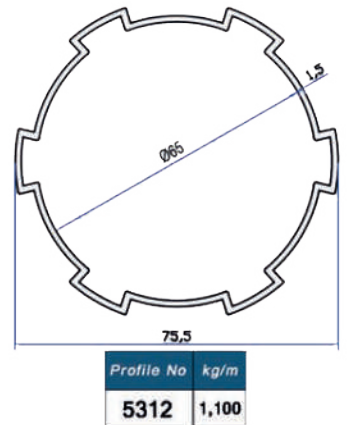

Aversan Pergola