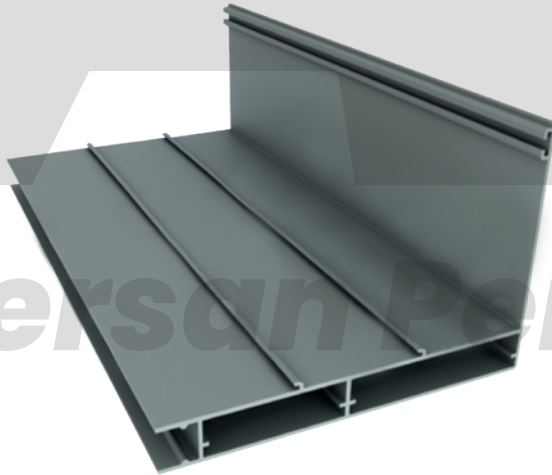

Ray Profili
Rail Profile

Product Code:32267

Weight kg/m: 1,624
(84 x 124 x 1,6mm)