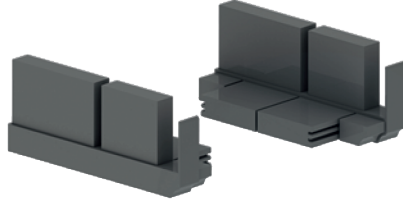

Köşe Kapak
Plastic Side Cover
Product Code: GYT-10
Quantity: 2 piece

Alt Baza Profili Parçası
Sub-Base And Side Profile
Product Code: GYT-06
Quantity: 2 piece