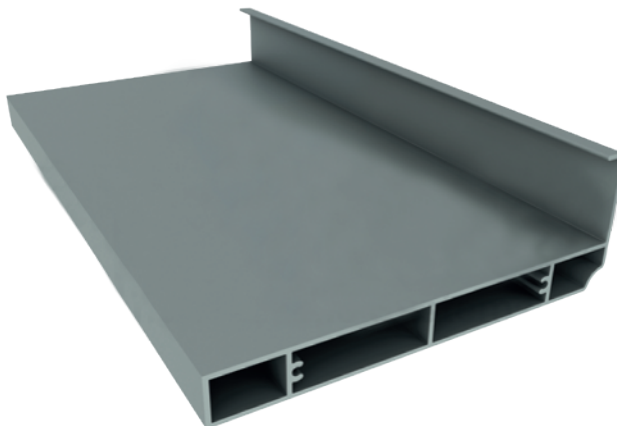

Product Code:37271

Weight kg/m: 0,847
(13 x 145 x 1,8mm)

Ray Profili
Rail Profile

Product Code:32267

Weight kg/m: 1,624
(84 x 124 x 1,6mm)

Alt Baza Profili
Lower Base Profile

Product Code:37266

Weight kg/m: 1,483
(15 x 127 x 43 x 1,5mm)