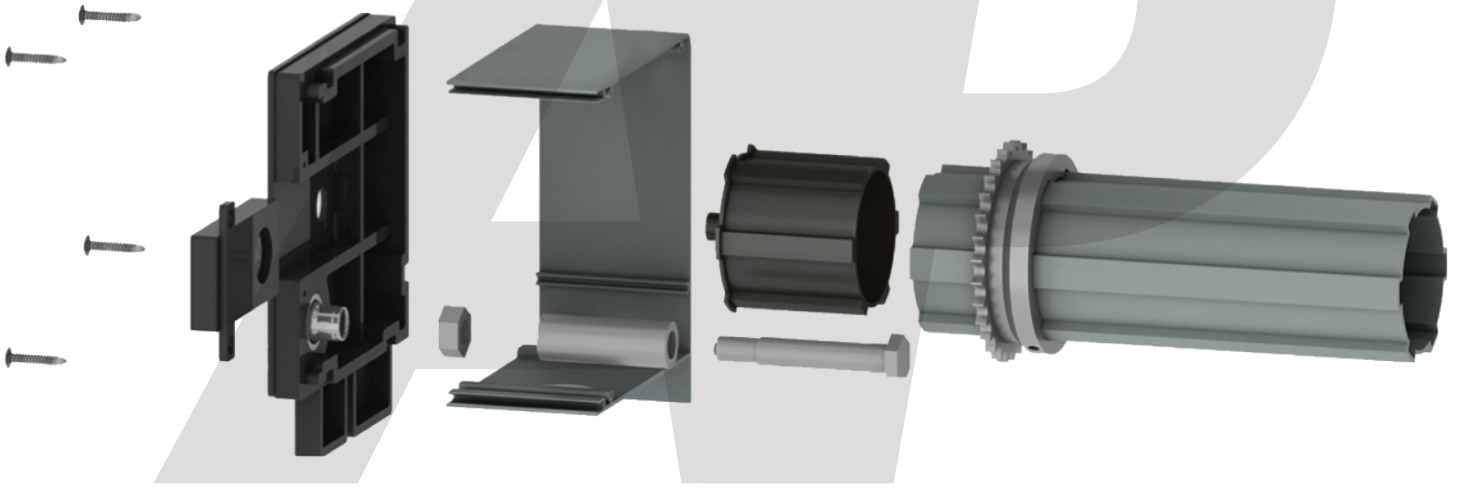

Quantity: 24 piece

M6x22 HB İnbus Civata
M6x22 İnbus Bolt

Product Code:

Quantity: 2 piece

ZİNCİRLİ SİSTEM MONTAJI
CHAIN SYSTEM INSTALLATION

Aveer Pergola

KAYIŞLI SİSTEM MONTAJI
BELT SYSTEM INSTALLATION

Aversan Pergola