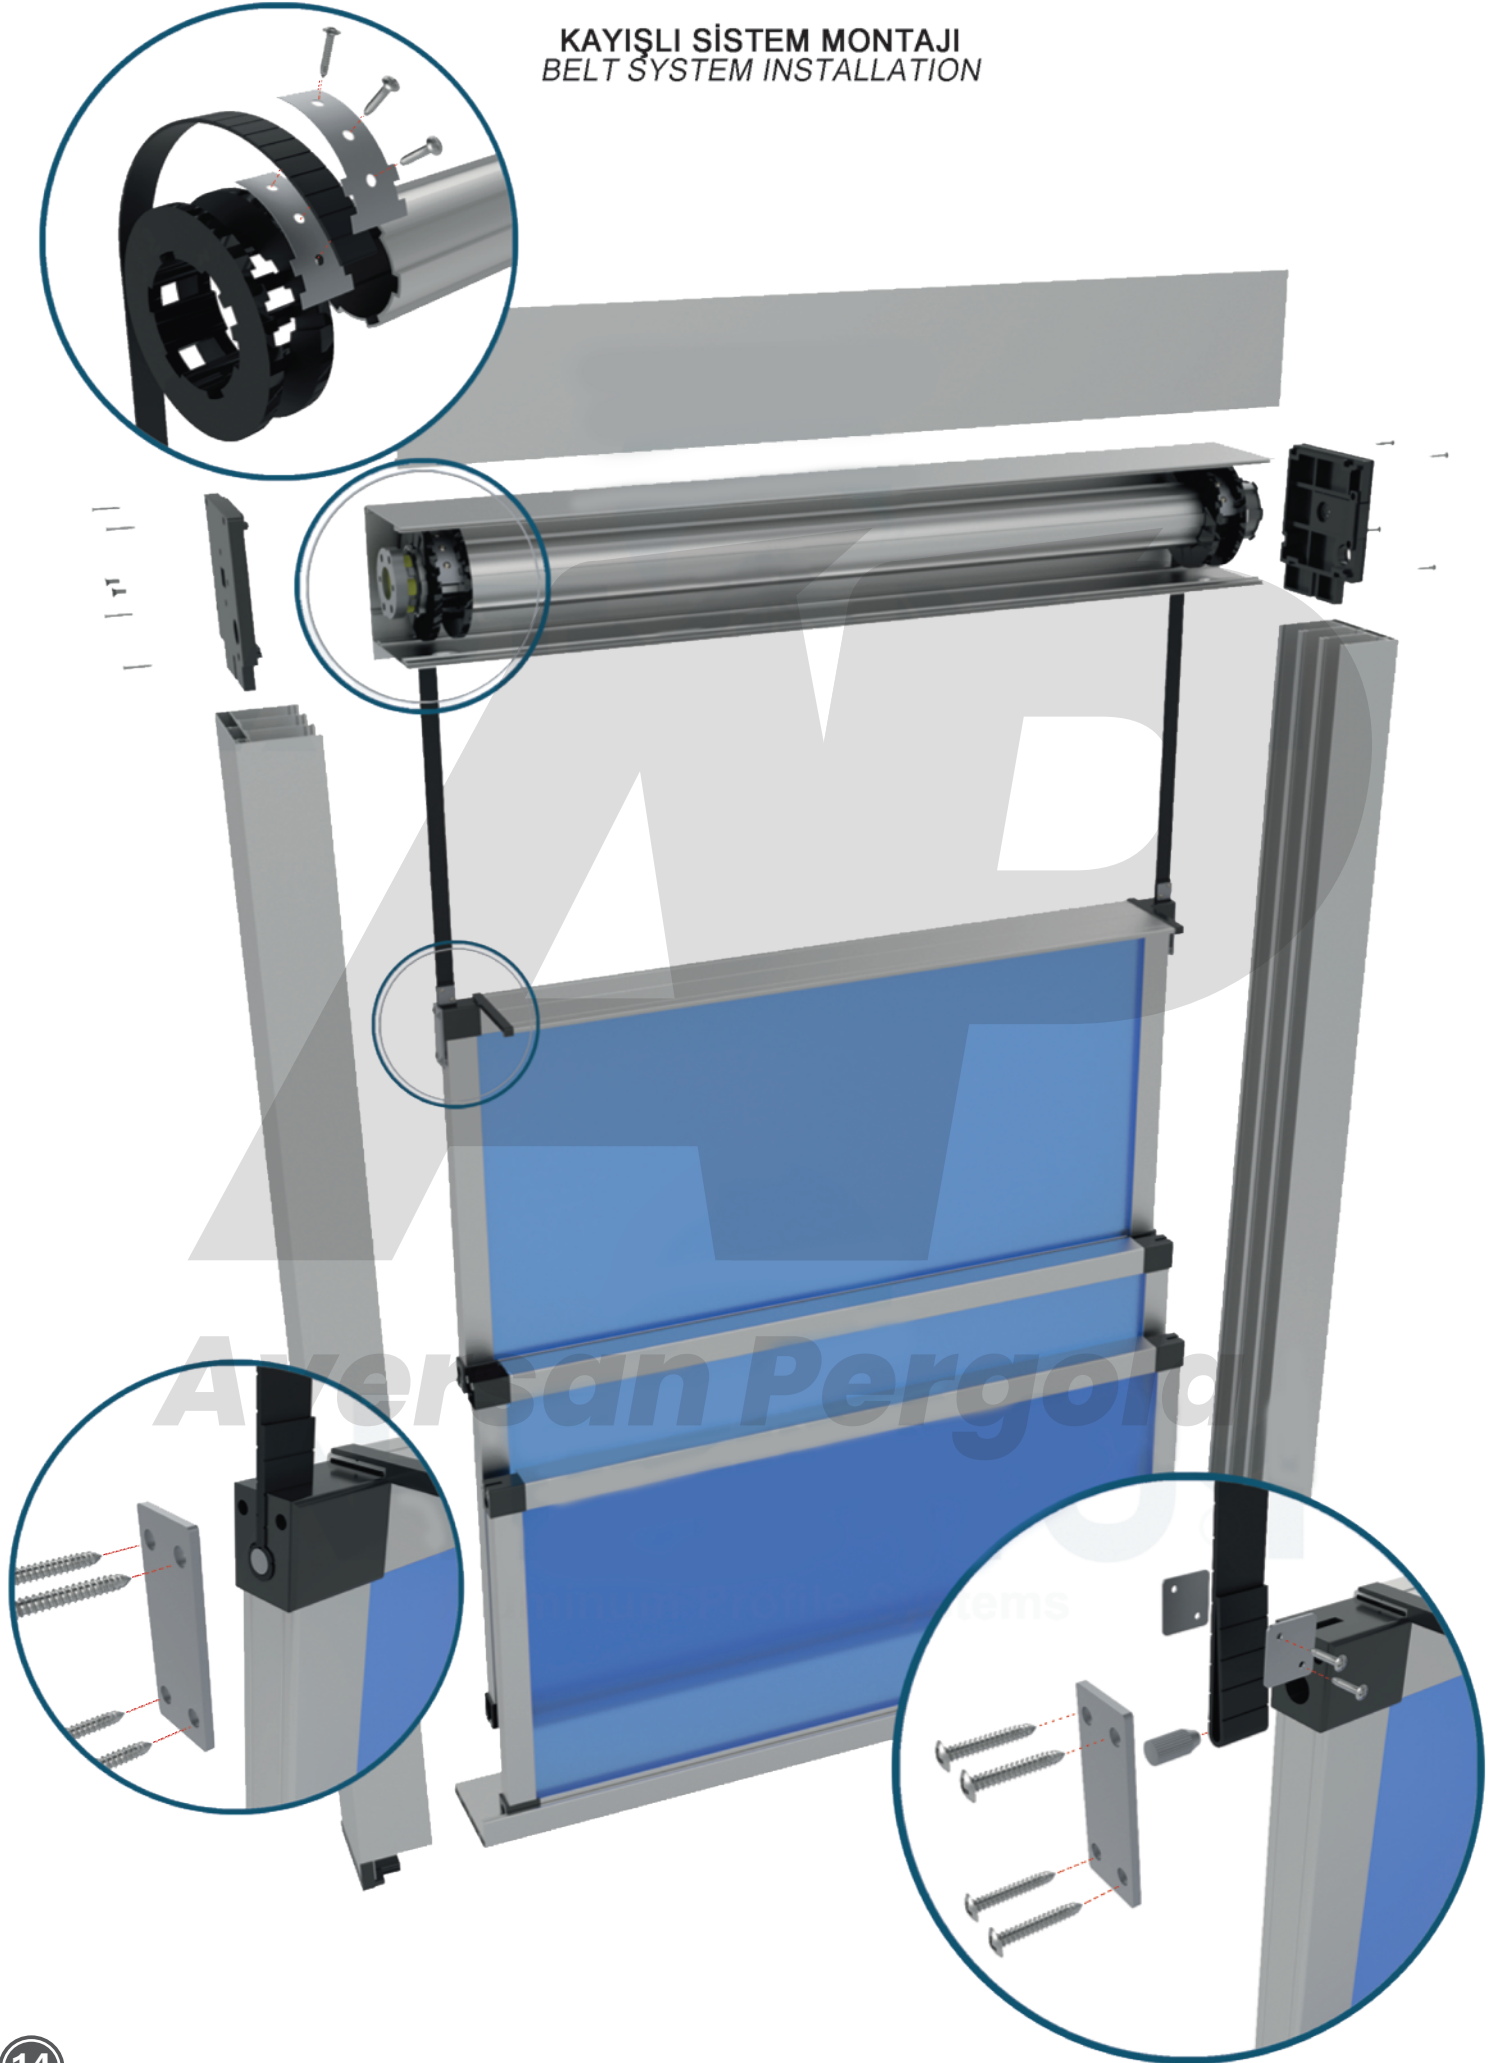

Quantity: 24 piece

M6x22 HB İnbus Civata
M6x22 İnbus Bolt

Product Code:

Quantity: 2 piece

ZİNCİRLİ SİSTEM MONTAJI
CHAIN SYSTEM INSTALLATION

Aveer Pergola

KAYIŞLI SİSTEM MONTAJI
BELT SYSTEM INSTALLATION

Aversan Pergola