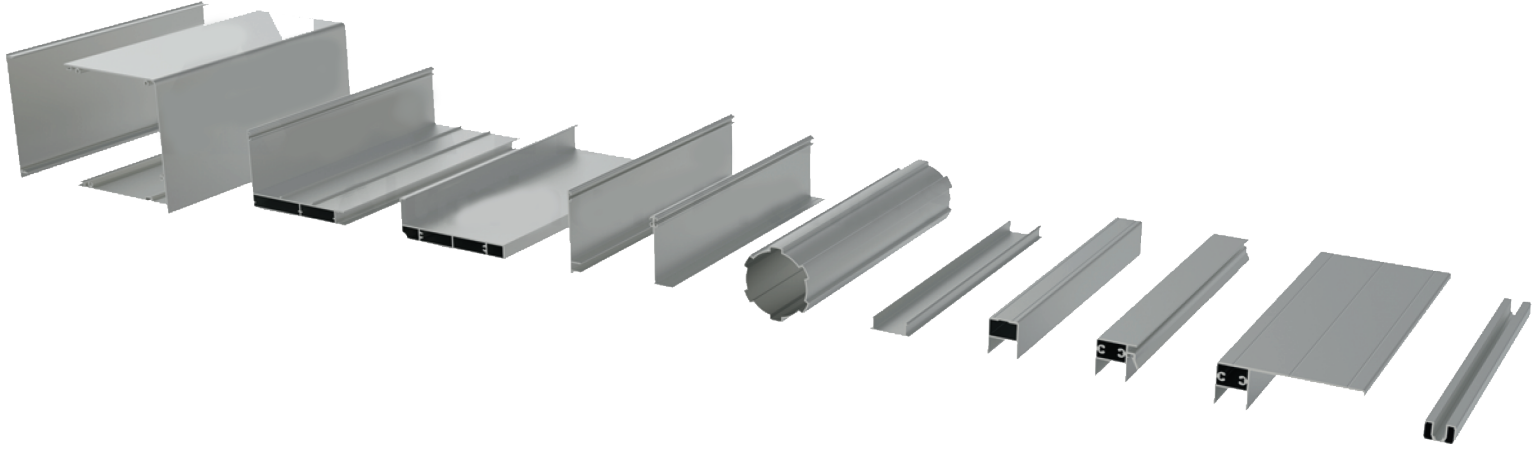

Quantity: 24 piece

M6x22 HB İnbus Civata
M6x22 İnbus Bolt

Product Code:

Quantity: 2 piece

ZİNCİRLİ SİSTEM MONTAJI
CHAIN SYSTEM INSTALLATION

Aveer Pergola

KAYIŞLI SİSTEM MONTAJI
BELT SYSTEM INSTALLATION

Aversan Pergola