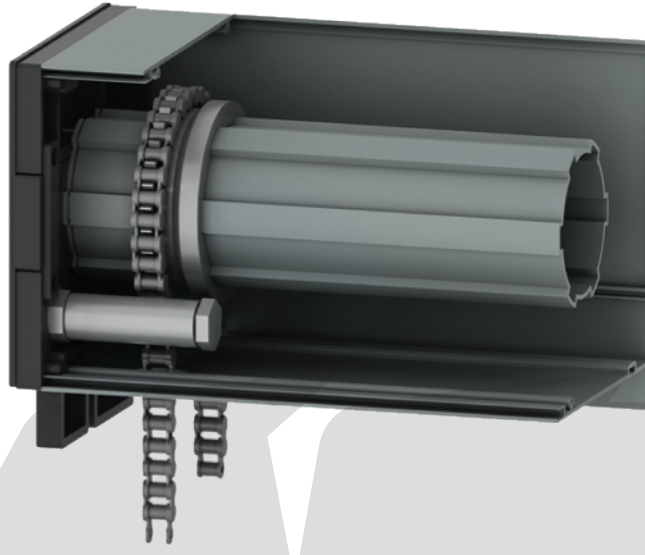

Quantity: 24 piece

M6x22 HB İnbus Civata
M6x22 İnbus Bolt

Product Code:

Quantity: 2 piece

ZİNCİRLİ SİSTEM MONTAJI
CHAIN SYSTEM INSTALLATION

Aveer Pergola

KAYIŞLI SİSTEM MONTAJI
BELT SYSTEM INSTALLATION

Aversan Pergola