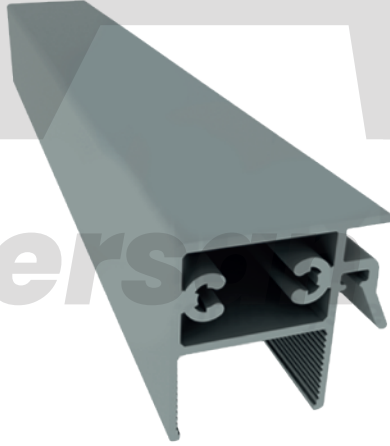

Product Code:37265

Weight kg/m: 1,285
(38 x 120 x 1,6mm)

24mm Dikme ve Alt Profili
24mm Sewing and Bottom Profile

Product Code:37263

Weight kg/m: 0,545
(28 x 35 x 1,6mm)

24mm Çekici Profili
24mm Attractive Profile