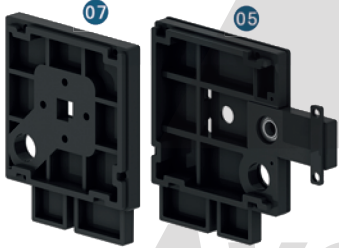

Giyotin Kayışlı Aksesuar Takımı GYT-01 / Guillotine Chain Accessory Set GYT-01

Tüp Motor Kapağı Sağ Sol
Tube Engine Cover Right Left
Product Code: GYT-07 / 05
Quantity: 2 piece