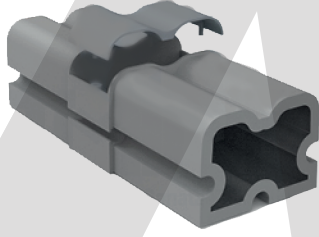

PRG-01-10130-00-00

**Küçük Kumaş Profil Arabası**  
*Small Fabric Profile Trolley*

PRG--01-10140-00-00

**Büyük Korniş Plastik**  
*Large led Profile Plastic*

PRG-01-10320-00-0X

**Büyük Korniş Orta Plastik**  
*Large led Profile Plastic (middle)*