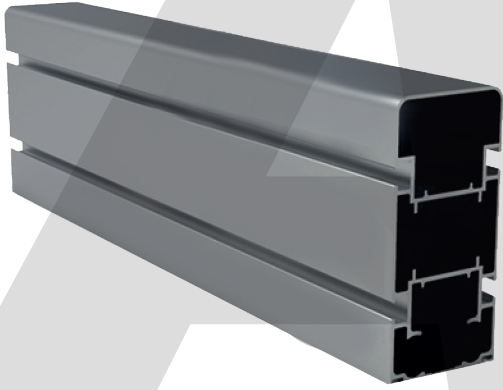

Küçük Ray Profili
Small Rail Profile

Profile Nr : 5922

Weight kg/m: 4,212
(70 x 150 x 2mm)