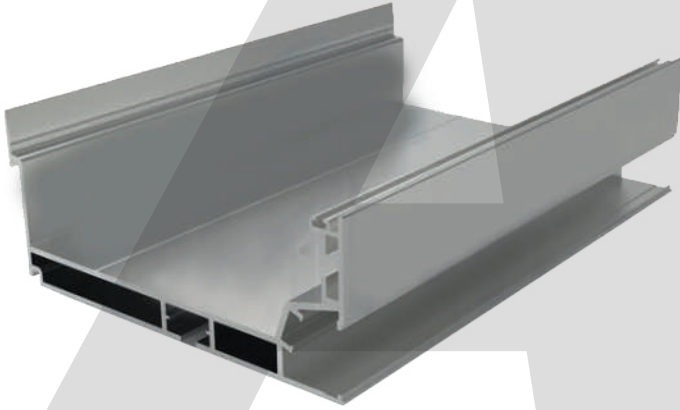

250'lik Oluk Dikmesi
250 Groove Sewing

Product Code: 2088

Weight kg/m: 7,213
(250 x 38,5 x 3,5 mm)

Oluk Ek
Additional Gutter

Product Code: 2089

Weight kg/m: 4,950
(85 x 201 x 3 mm)

Aversan Pergola

160x160 Dikme Profili
160x160 Sewing Profile

Product Code: 2087

Weight kg/m: 6,819
(160 x 160 x 3,5 mm)