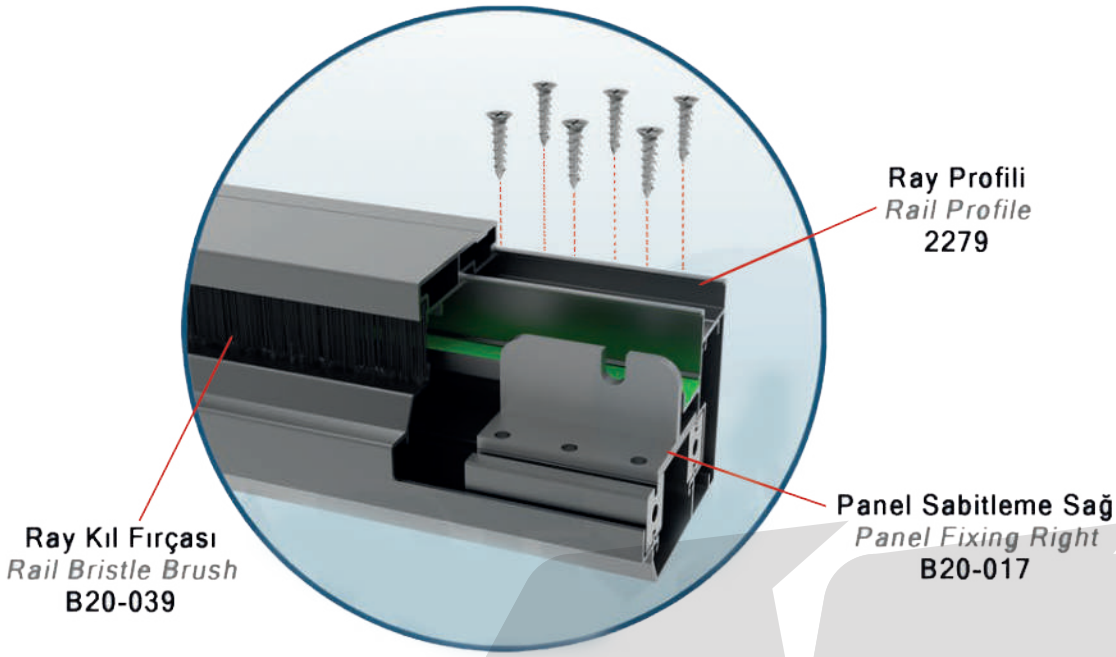

3

**Panel Kapak Kısa Burç**  
Panel Cover Short Bushing  
Product Code: B20-026

4

**Panel Kapak Uzun Burç**  
Panel Cover Long Bushing  
Product Code: B20-025

5

**Makas Kasnak Uzun Burç**  
Scissors Pulley Long Bushing  
Product Code: B20-028