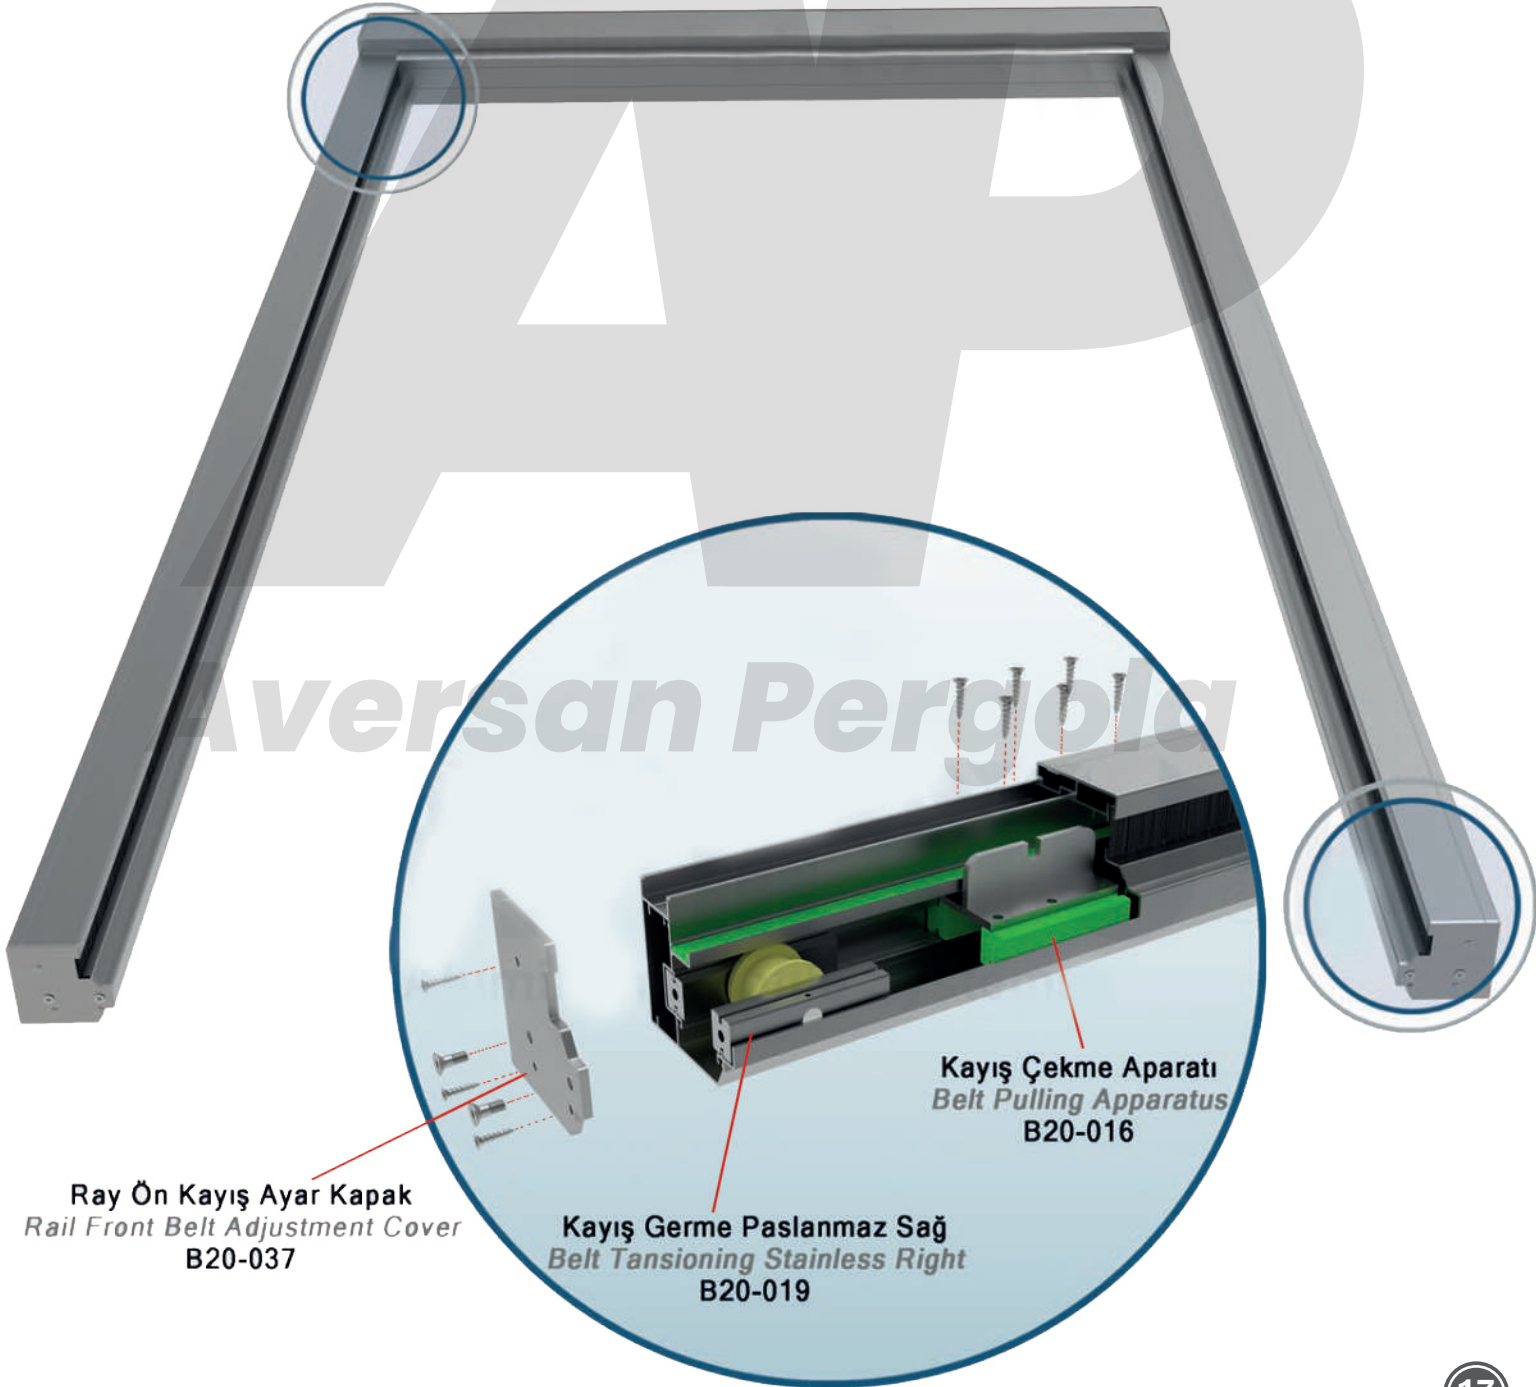

3

**Panel Kapak Kısa Burç**  
Panel Cover Short Bushing  
Product Code: B20-026

4

**Panel Kapak Uzun Burç**  
Panel Cover Long Bushing  
Product Code: B20-025

5

**Makas Kasnak Uzun Burç**  
Scissors Pulley Long Bushing  
Product Code: B20-028